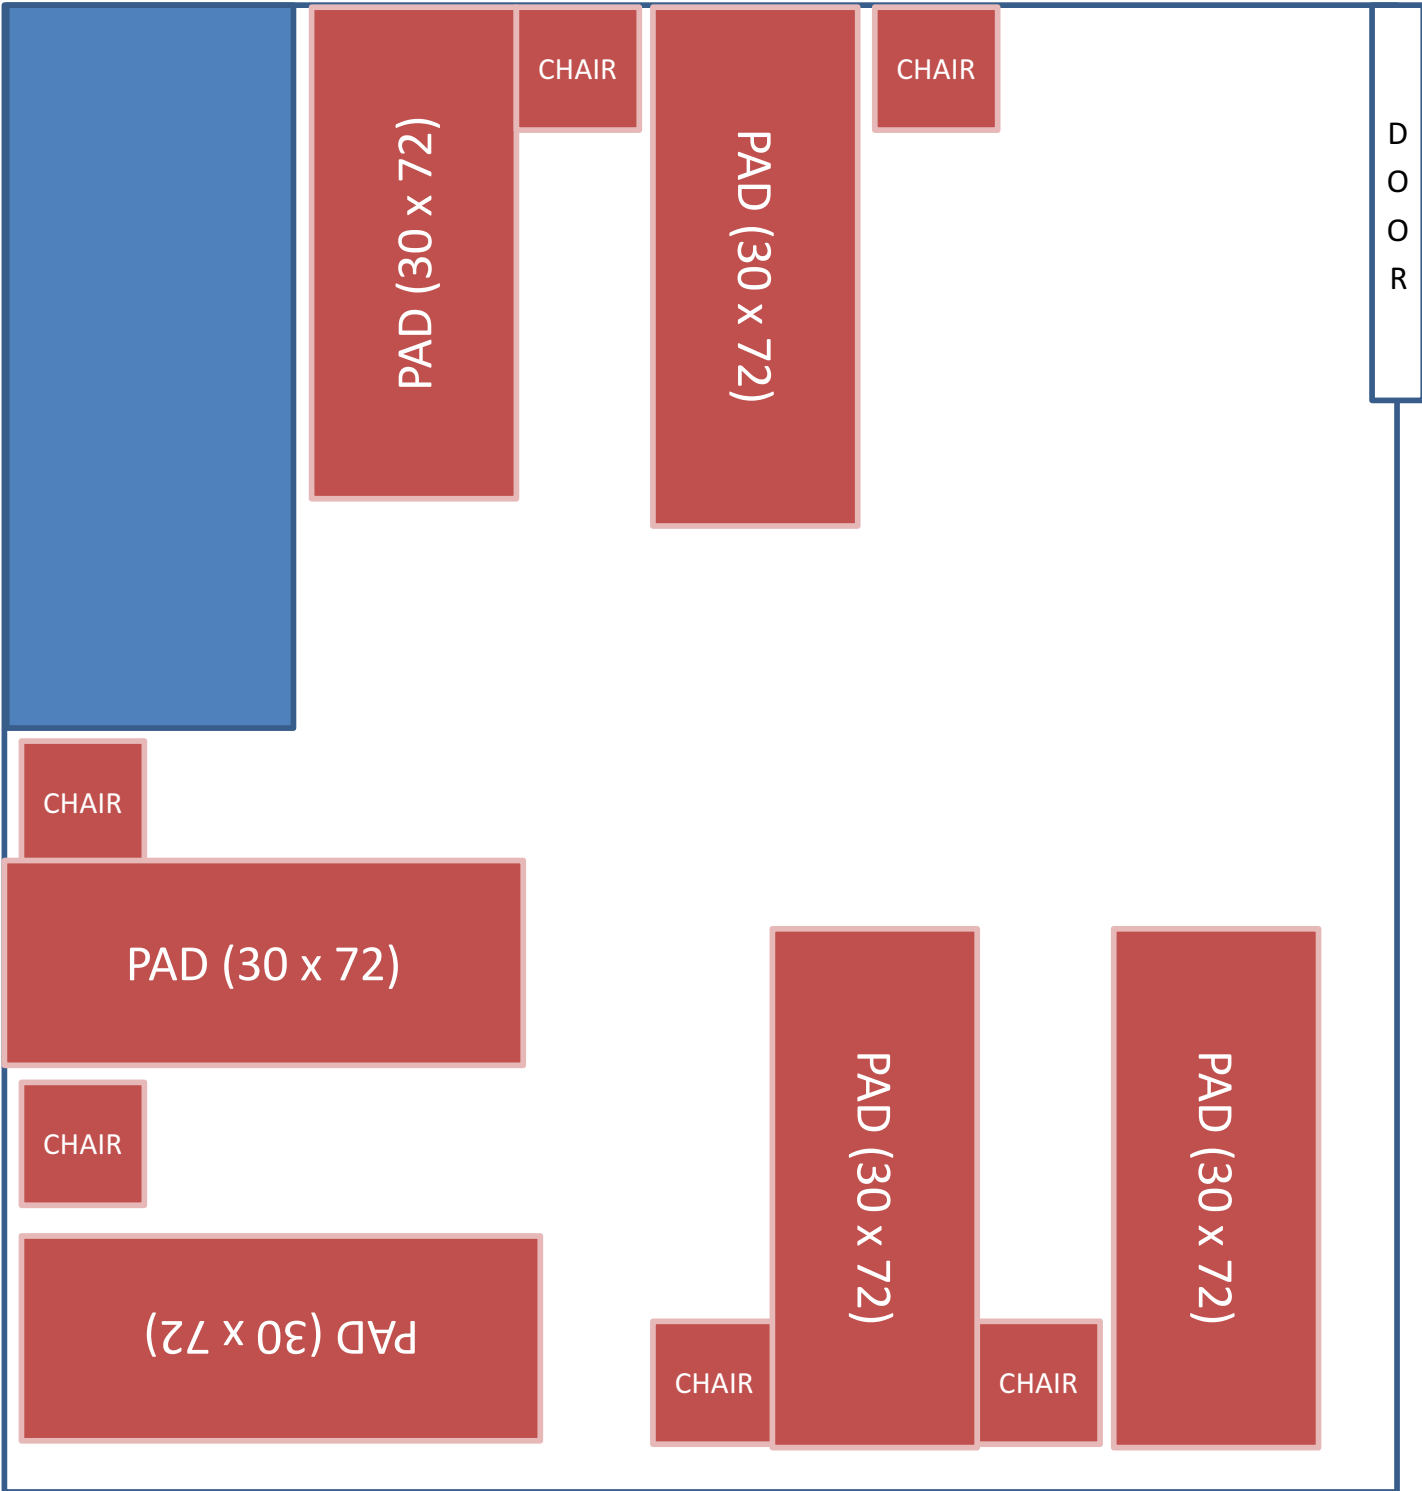

Room 106A
Main room
For Women
8-9 pads

Room 106B
Mother/children
Or women overflow
Only set up if
needed - 5 pads

Room 106C
Storage for tables/chairs

D
O
O
R

Room 106D
Overflow for men
only set up if needed

Stage / Storage Closet

Door

Fellowship Hall
Primary room
for men

Kitchen

Door