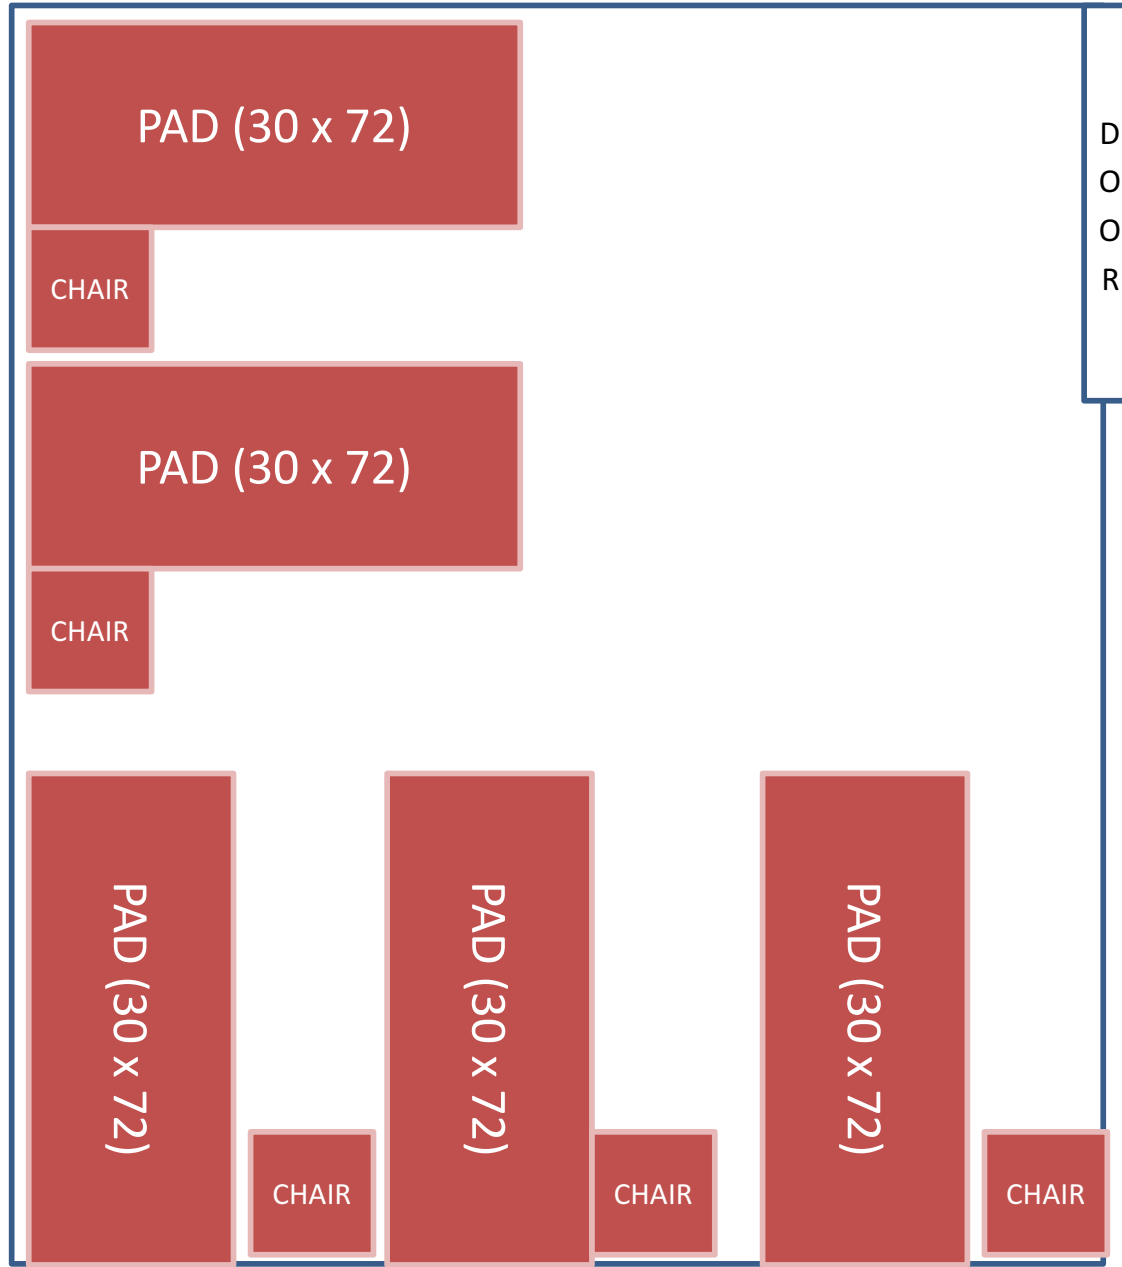

Room 106A
Main room
For Women
8-9 pads

Room 106B
Mother/children
Or women overflow
Only set up if
needed - 5 pads

Room 106C
Storage for tables/chairs

D
O
O
R

Room 106D
Overflow for men
only set up if needed

Stage / Storage Closet

Door

Fellowship Hall
Primary room
for men

Kitchen

Door