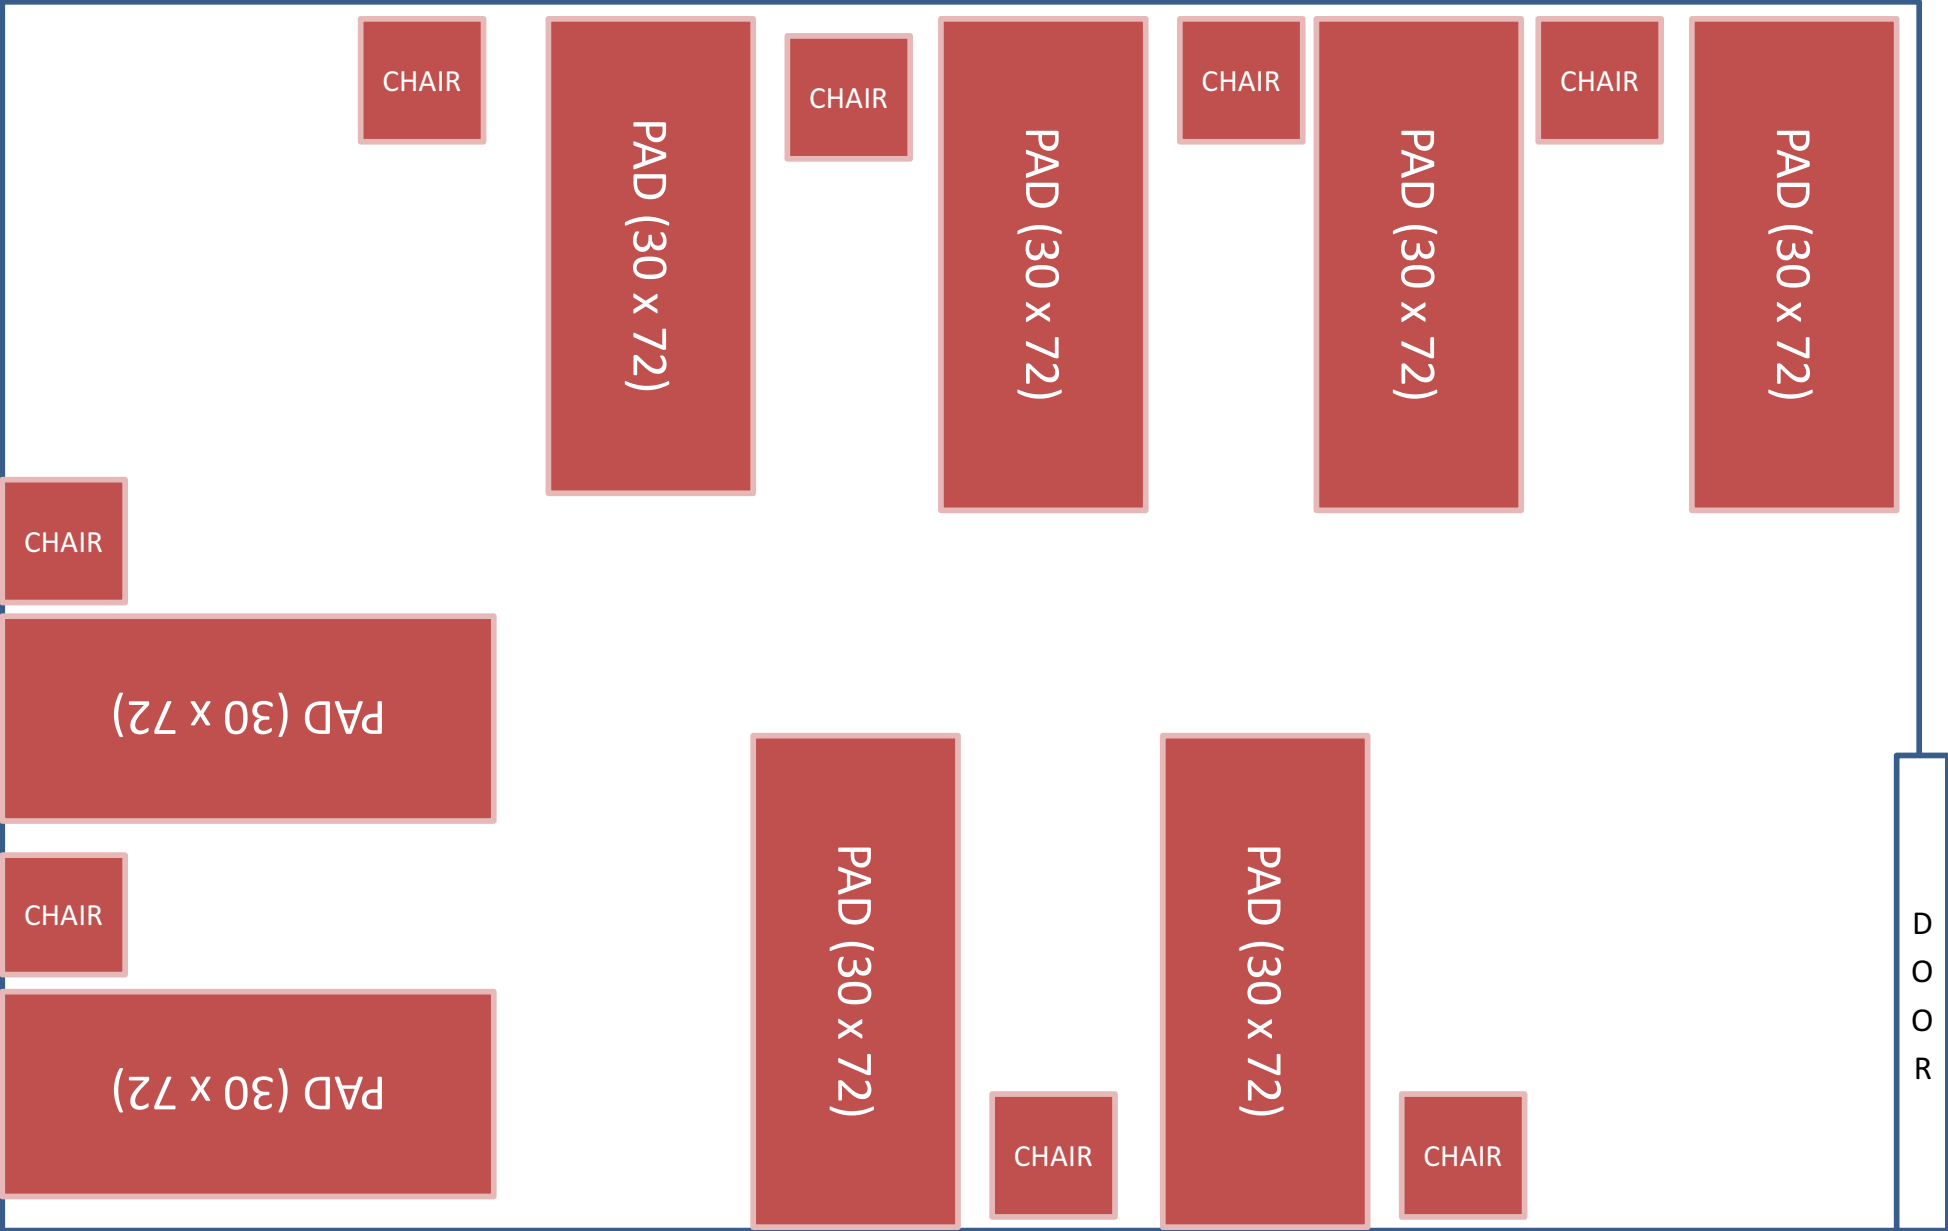

Room 106A
Main room
For Women
8-9 pads

Room 106B
Mother/children
Or women overflow
Only set up if
needed - 5 pads

Room 106C
Storage for tables/chairs

D
O
O
R

Room 106D
Overflow for men
only set up if needed

Stage / Storage Closet

Door

Fellowship Hall
Primary room
for men

Kitchen

Door