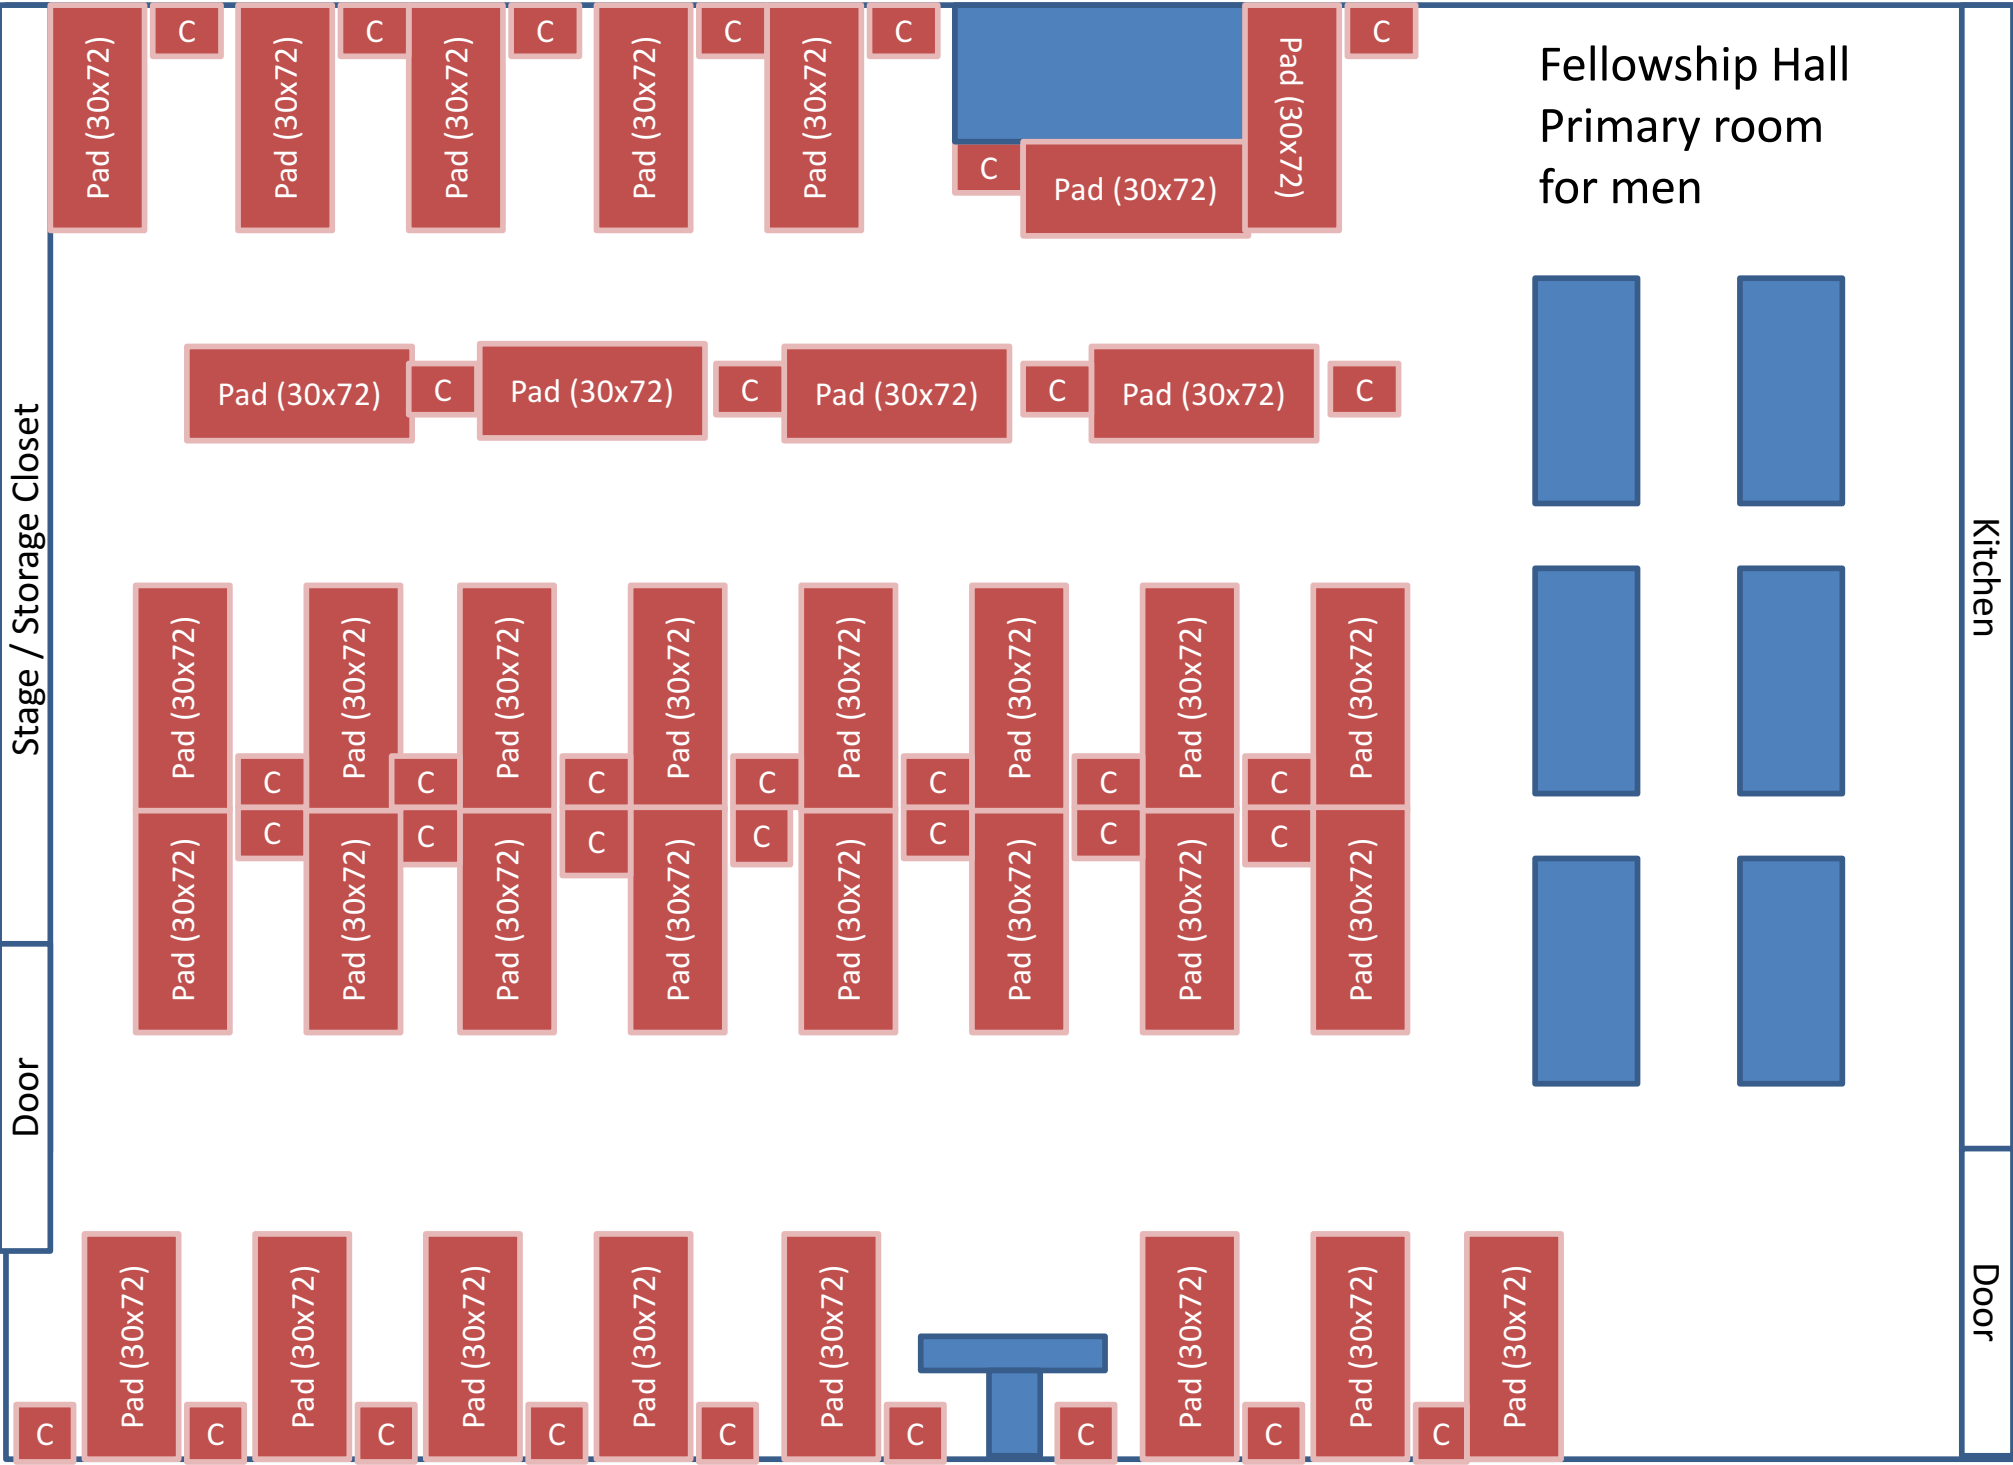

Room 106A
Main room
For Women
8-9 pads

Room 106B
Mother/children
Or women overflow
Only set up if
needed - 5 pads

Room 106C
Storage for tables/chairs

D
O
O
R

Room 106D
Overflow for men
only set up if needed

Stage / Storage Closet

Door

Fellowship Hall
Primary room
for men

Kitchen

Door