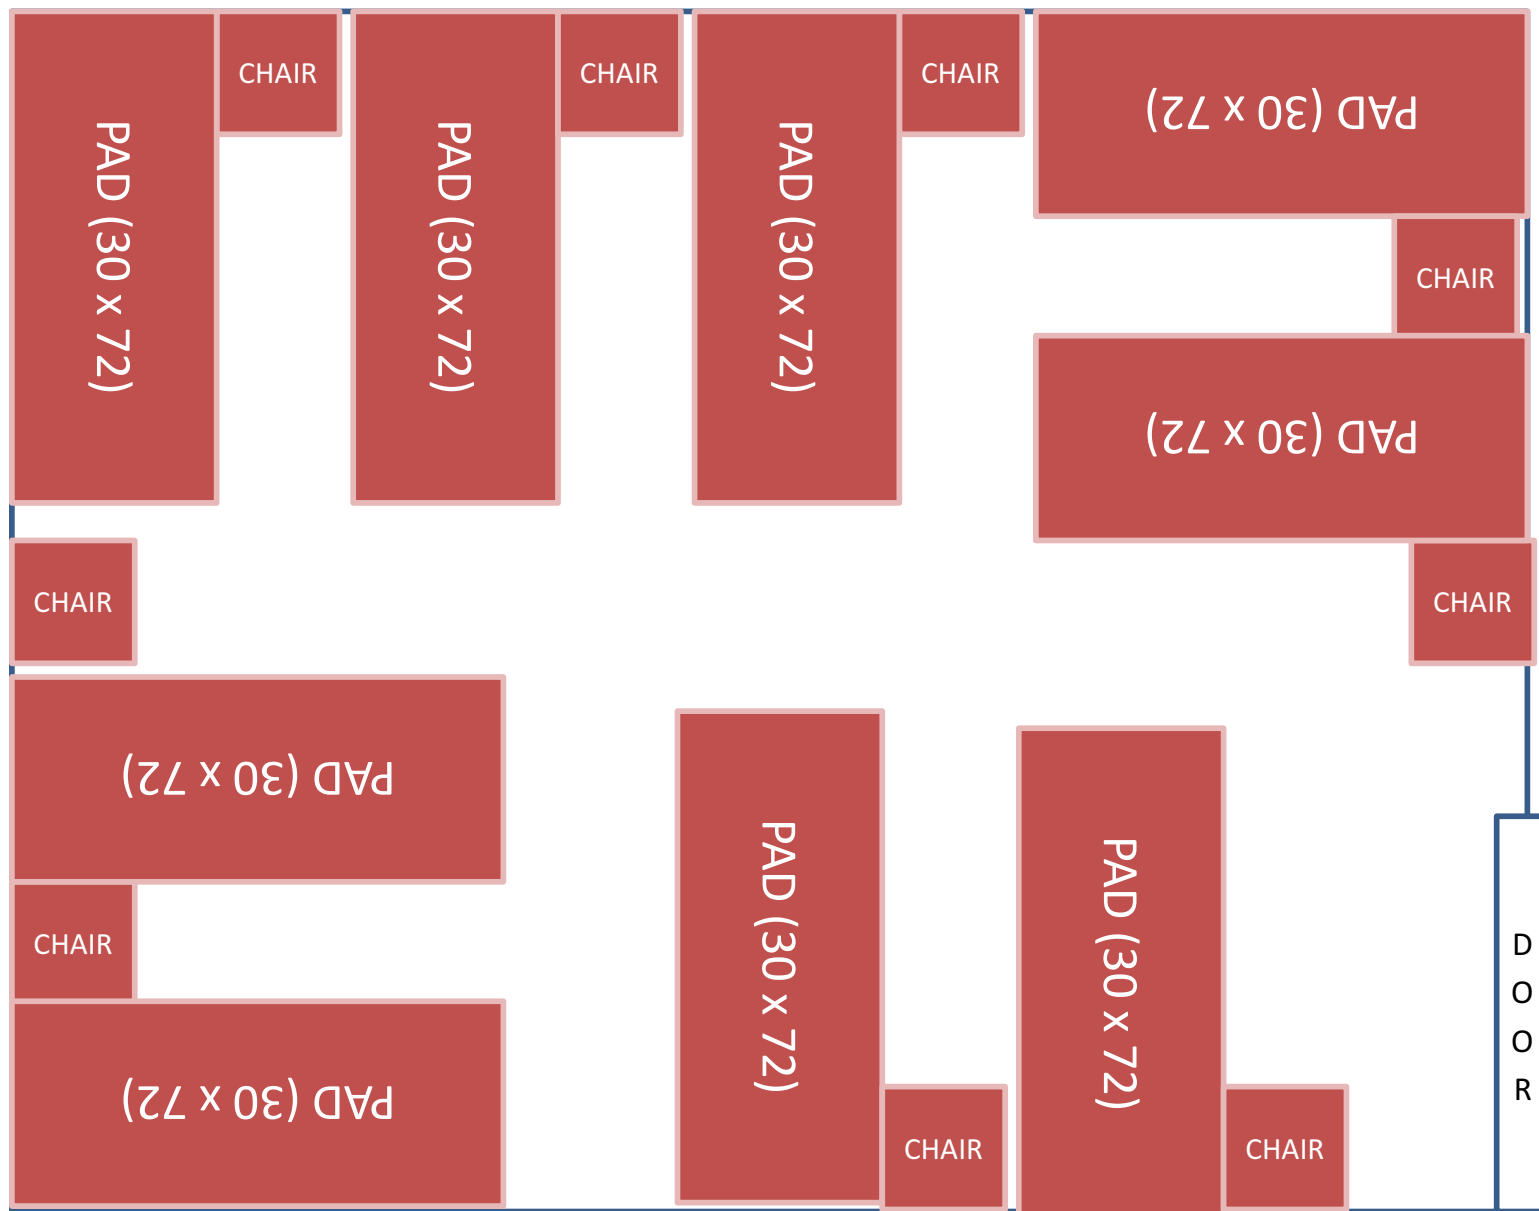

Room 106A
Main room
For Women
8-9 pads

Room 106B
Mother/children
Or women overflow
Only set up if
needed - 5 pads

Room 106C
Storage for tables/chairs

D
O
O
R

Room 106D
Overflow for men
only set up if needed

Stage / Storage Closet

Door

Fellowship Hall
Primary room
for men

Kitchen

Door